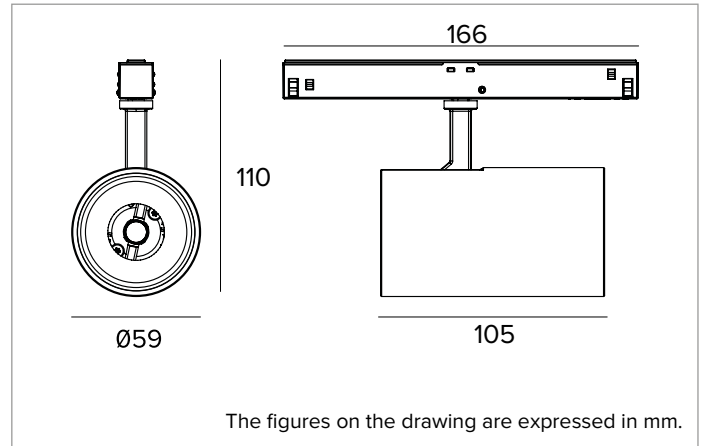

SOURCE

High efficiency Chip on Board LED Ra90. 3500K on request.

Energy efficiency class: E

Nominal power: 14W

Nominal flux: 2018lm

Colour rendering index: 90

Rf: 90

Rg: 98

CCT nominal: 4000K

SDCM: 1.5

Lifetime (L80/B10): >50000h tq +25°C

ILLUMINOTECHNICAL CHARACTERISTICS

FL - precision optics with a black silicone cut off ring. Version with a transparent PMMA lens.

Optic: LENS

Beam angles: FL

Optical efficiency: 86%

Fixture flux: 1727lm

Luminous efficacy: 115lm/W

Photobiological safety: Compliant with RG1 low risk group

MECHANICAL CHARACTERISTICS

Painted die-cast aluminium body. The optical unit can be adjusted from 0° a 90° on the vertical plane and 360° on the horizontal plane with friction locking system.

Colour and finish: Deep black

Dimensions: D=59mm

Weight: 0.2Kg

Version: DALI

Degree of protection: IP20

ELECTRICAL CHARACTERISTICS

DALI version with track power supply. Casambi control system available using a dedicated accessory.

Fixture Power: 15W

Power supply: 48Vdc

Insulation Class: CLASS 3

Class F: YES

SAFE FLICKER: PstLM=<1 and SVM=<0.4 (IEC TR 61547-1 and IEC TR 63158), to ensure a more comfortable and safe light

Ambient temperature: 0°C / +25°C

INSTALLATION

Quick coupling system for mounting the product on the track.

NOTES

Not polarized fixture. The arm is and the adapter are supplied in the same colour as the body of the projector. 110-277Vac version available on request. Commissioning of the control system via free APP; the intervention of a specialist technician can be quoted on request.

WARRANTY

5 years.

WARNING

Luminaire designed for disposal/recycling at end-of-life. Replaceable (LED only) light source by a professional. Replaceable control gear by a professional.

Due to the technological evolution of the electronic components, the data provided may be updated, and as such, confirmation must be requested during the order process.

Luminous flux and power supply have +/-10% tolerances with respect to the indicated value. tq +25°C (CIE 121).

We reserve the right to make technical changes.

Targetti Sankey S.r.l.
Via Pratese, 164
50145 Firenze - Italy
Tel: +39 055 37911
targetti.com
targetti@targetti.com

CCIAA Firenze
Share Capital:
€ 500.000,00
VAT N. (IT):
01537660480
R.E.A: FI-275656

TARGETTI